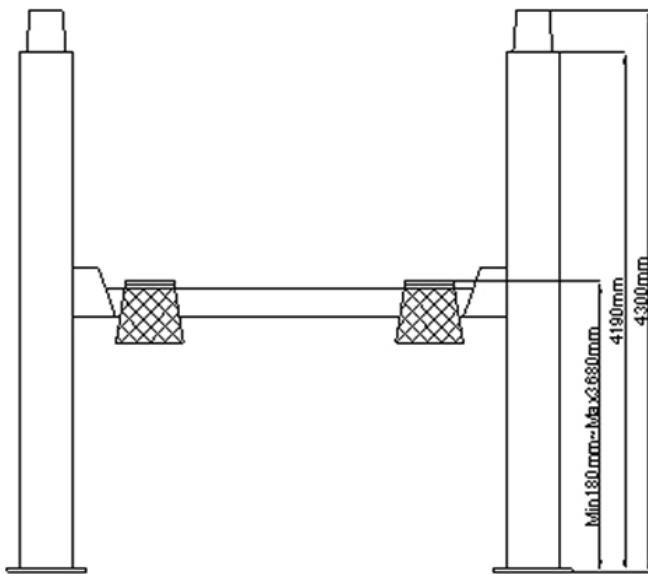

Egypt

9A, Al-Mothalath
End of Mostafa El-Nahas Street
Nasr City, Cairo 11528 Egypt
Tel: +2019 550 0001
Fax: +2022 472 4346

**Model
56507**

Specifications:

- Lifting Capacity 7,000 lbs (2,800 kg)
- Lifting Time 90 seconds
- Clearance Under Tracks 65" (1778 mm)
- Overall Dimensions 171" (L) x 112" (W) x 84" (H)
(4,343 x 2,845 x 2,134 mm)
- Track Size 18½" (W) x 160" (L)
(470 x 4064 mm)
- Shipping Weight 1,485 lbs (658 kg)

Features:

- Aircraft Grade Cables Rated at 14,500 lbs (6,427 kg)
- Hydraulically Driven Using a 3" Cylinder Safely Mounted Underneath Tracks
- Completely Enclosed Carriages for Increased Safety
- 18" Non-skid Diamond Plate Runways
- Optional Upgrades:
 - Solid Deck to Accommodate More Vehicle Types Such as ATVs
 - One-step Caster Kit for Lift Mobility
 - Aluminum Approach Ramps
 - Stackable Polyurethane Drip Trays
- Extended Height Model Available with 78" (1981 mm) of Under Track Clearance (Model: 5,7807E)