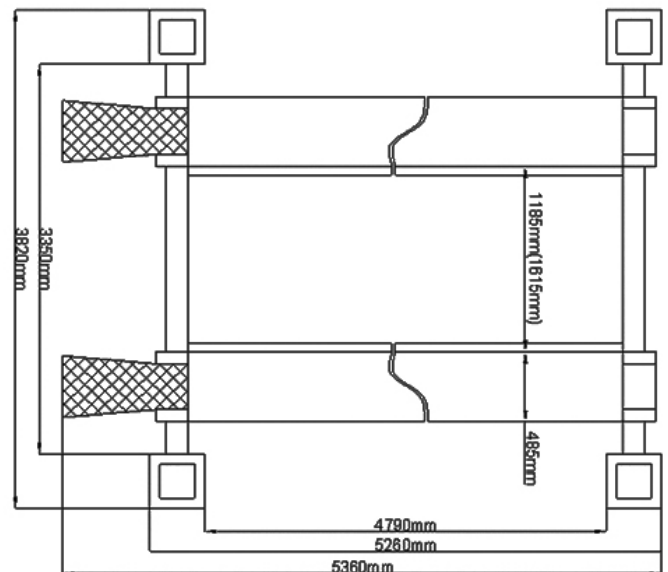

Egypt

9A, Al-Mothalath
End of Mostafa El-Nahas Street
Nasr City, Cairo 11528 Egypt
Tel: +2019 550 0001
Fax: +2022 472 4346

**Model
56507**

Specifications:

- Lifting Capacity 7,000 lbs (2,800 kg)
- Lifting Time 90 seconds
- Clearance Under Tracks 65" (1778 mm)
- Overall Dimensions 171" (L) x 112" (W) x 84" (H)
(4,343 x 2,845 x 2,134 mm)
- Track Size 18½" (W) x 160" (L)
(470 x 4064 mm)
- Shipping Weight 1,485 lbs (658 kg)

Features:

- Aircraft Grade Cables Rated at 14,500 lbs (6,427 kg)
- Hydraulically Driven Using a 3" Cylinder Safely Mounted Underneath Tracks
- Completely Enclosed Carriages for Increased Safety
- 18" Non-skid Diamond Plate Runways
- Optional Upgrades:
 - Solid Deck to Accommodate More Vehicle Types Such as ATVs
 - One-step Caster Kit for Lift Mobility
 - Aluminum Approach Ramps
 - Stackable Polyurethane Drip Trays
- Extended Height Model Available with 78" (1981 mm) of Under Track Clearance (Model: 5,7807E)