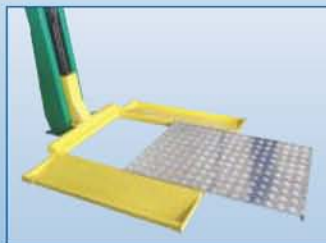

TEXAS EQUIPMENT
FORT WORTH, TX - USA

**2,000 LB.
SINGLE COLUMN
STORAGE LIFT**

A 2,000 lb. capacity single column storage lift. Create extra space in your garage for lawn mower, motorcycle, snow-mobile or anything else you want to get out of the way.

SC-2K
Single column
Storage lift

Features:

- ◆ Takes up a minimum of space. Offers a maximum of storage
- ◆ Park front of car under platform for full use of garage space
- ◆ 58" of clearance under platform
- ◆ Column height 83 1/2"
- ◆ Runs on regular 110 vac
- ◆ Optional wheel vise available

SPECIFICATIONS

	SC-2K
Capacity	2,000 lbs.
Lifting height	57 7/8"
Low height	2 1/8"
Table dimensions	65 3/8" - 53 5/8"
Column height	83 1/2"
Power unit	110 vac 1phs

Removable aluminum platform for under vehicle access