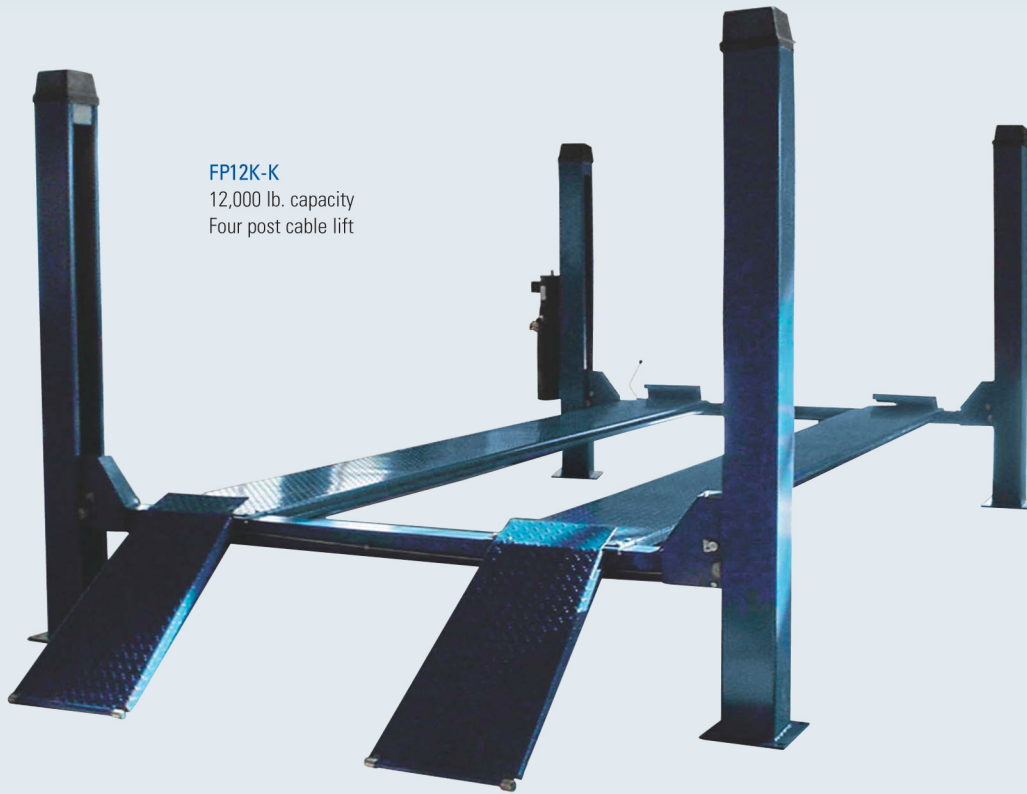

**TEXAS EQUIPMENT**  
FORT WORTH, TX - USA

**12,000 LB.  
FOUR POST  
CABLE LIFT**

*Cable driven four post lift provides 12,000 lb. lifting capacity. No power beam; Cylinder stowed under single piece diamond plate track. Simple, lever release system and redundant safety locks.*

**FP12K-K**  
12,000 lb. capacity  
Four post cable lift

**SPECIFICATIONS:**

	<b>FP12K-K</b>
Lifting capacity	12,000 lbs.
Total width (to outside base plates)	123"
Width between posts	105"
Width between tracks	36 1/2"
Ramp length	36"
Track length (without ramp)	191"
Track outside width	78"
Track width	21"
Base plate dimensions	11" x 11"
Overall length (to outside base plates)	196"
Lifting height to top of track	67 1/2"
Maximum clearance under track	63 1/4"
Overall height	89"
Length between posts	177"

**Features:**

- ◆ 12,000 lb. lifting capacity
- ◆ Cable driven
- ◆ 21" runways
- ◆ Powder coated paint finish
- ◆ Non-skid diamond plate runways