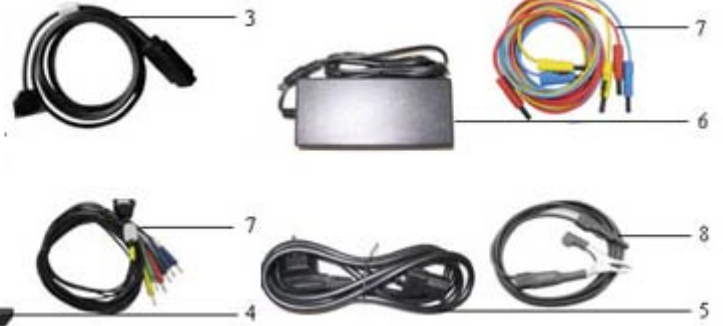

PORSCHE

PIWIS TESTER

Contents:

1. PIWIS
2. Case
3. OBD-II Cable
4. Stylus Pen (2)
5. Y-connecting Cable
6. Power Pack
7. Multi-meter Measuring Leads
8. Ground Cable