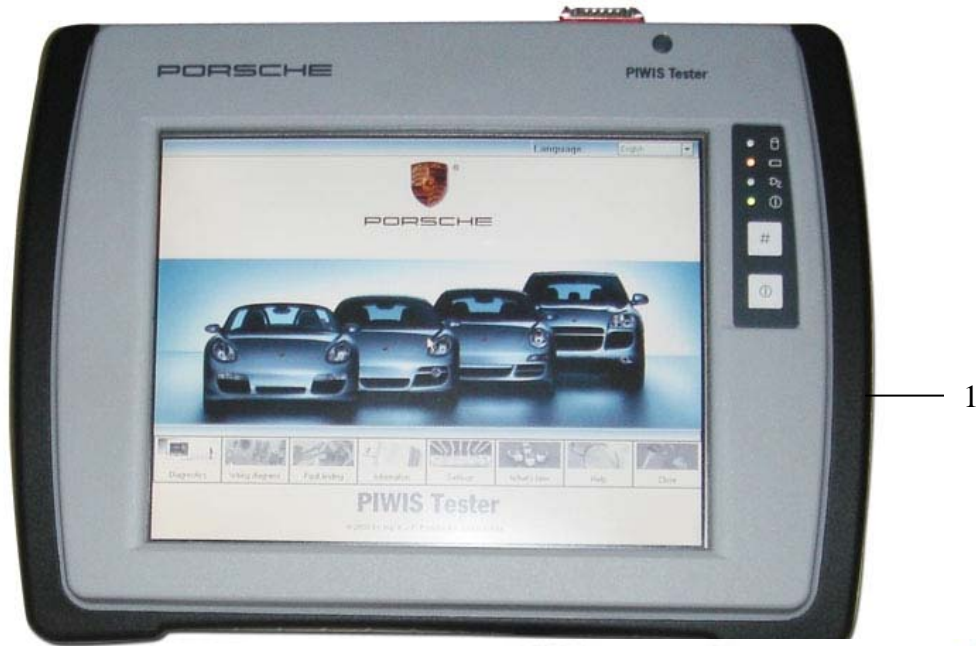

PORSCHE

PIWIS TESTER

Contents:

1. PIWIS
2. Case
3. OBD-II Cable
4. Stylus Pen (2)
5. Y-connecting Cable
6. Power Pack
7. Multi-meter Measuring Leads
8. Ground Cable