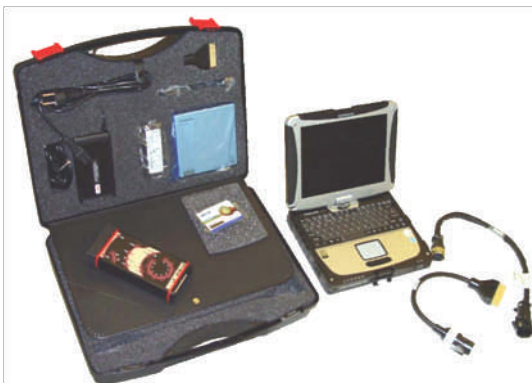

# IVECO ELTRAC Kit

## Technical Specifications:

- Weight: 500 g
- Dimension: 175x75x30 mm
- Power supply: 6-32V
- Connection interfaces: USB and RS232 standard, Bluetooth (optional)

## Set Includes:

- Eltrac Communication Interface
- OBD-II cable
- USB cable

## Description:

- Iveco Eltrac Bluetooth Module enables wireless communication between vehicles and diagnostic computers and simplifies and accelerates repair operations in workshops.
- A truck must be able to handle business-critical transports on a 24/7 basis. So fast, accurate error detection and correction is crucial for service technicians.
- The Bluetooth module is a solid, reliable solution that currently is used in thousands of repair shops worldwide. Launching new functions, features, and technologies in existing solutions is always a challenge.